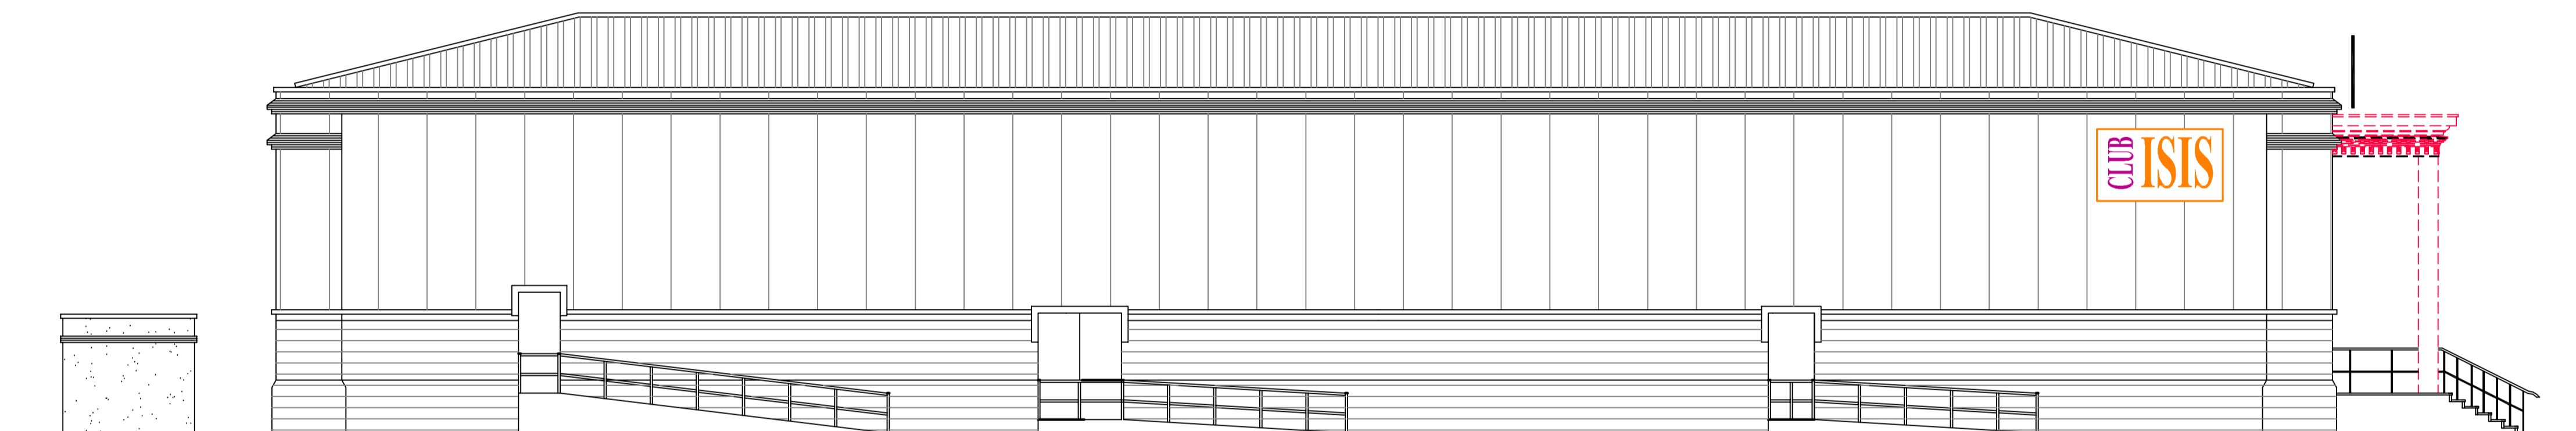

South Elevation

North Elevation

East Elevation

West Elevation

No.	Revision/Issue	Date
K	As Built Amendments	3/12/05

Thinking Leisure Limited  
 Site Location:  
 ISIS Leisure Complex  
 Stonedale Retail Park  
 Liverpool, L11 9BZ

Project:  
 Proposed Nightclub  
 Drawing Title:  
 Elevations

Project Number:  
 BPE/2004/19/10  
 Date: December, 05  
 Drawn by: PE/BA/MD  
 Scale: 1:100  
 Revision: K  
 Drawing Number: 003

**Paul Ennis ASSOCIATES** Limited  
 Consultant Building Surveyors & Engineers  
 The Grove, Belgrave Road, Birkdale, Southport, PR8 2DZ.  
 T: 01704 562 675 F: 01704 560 959  
 E: architecture@paulennis.co.uk