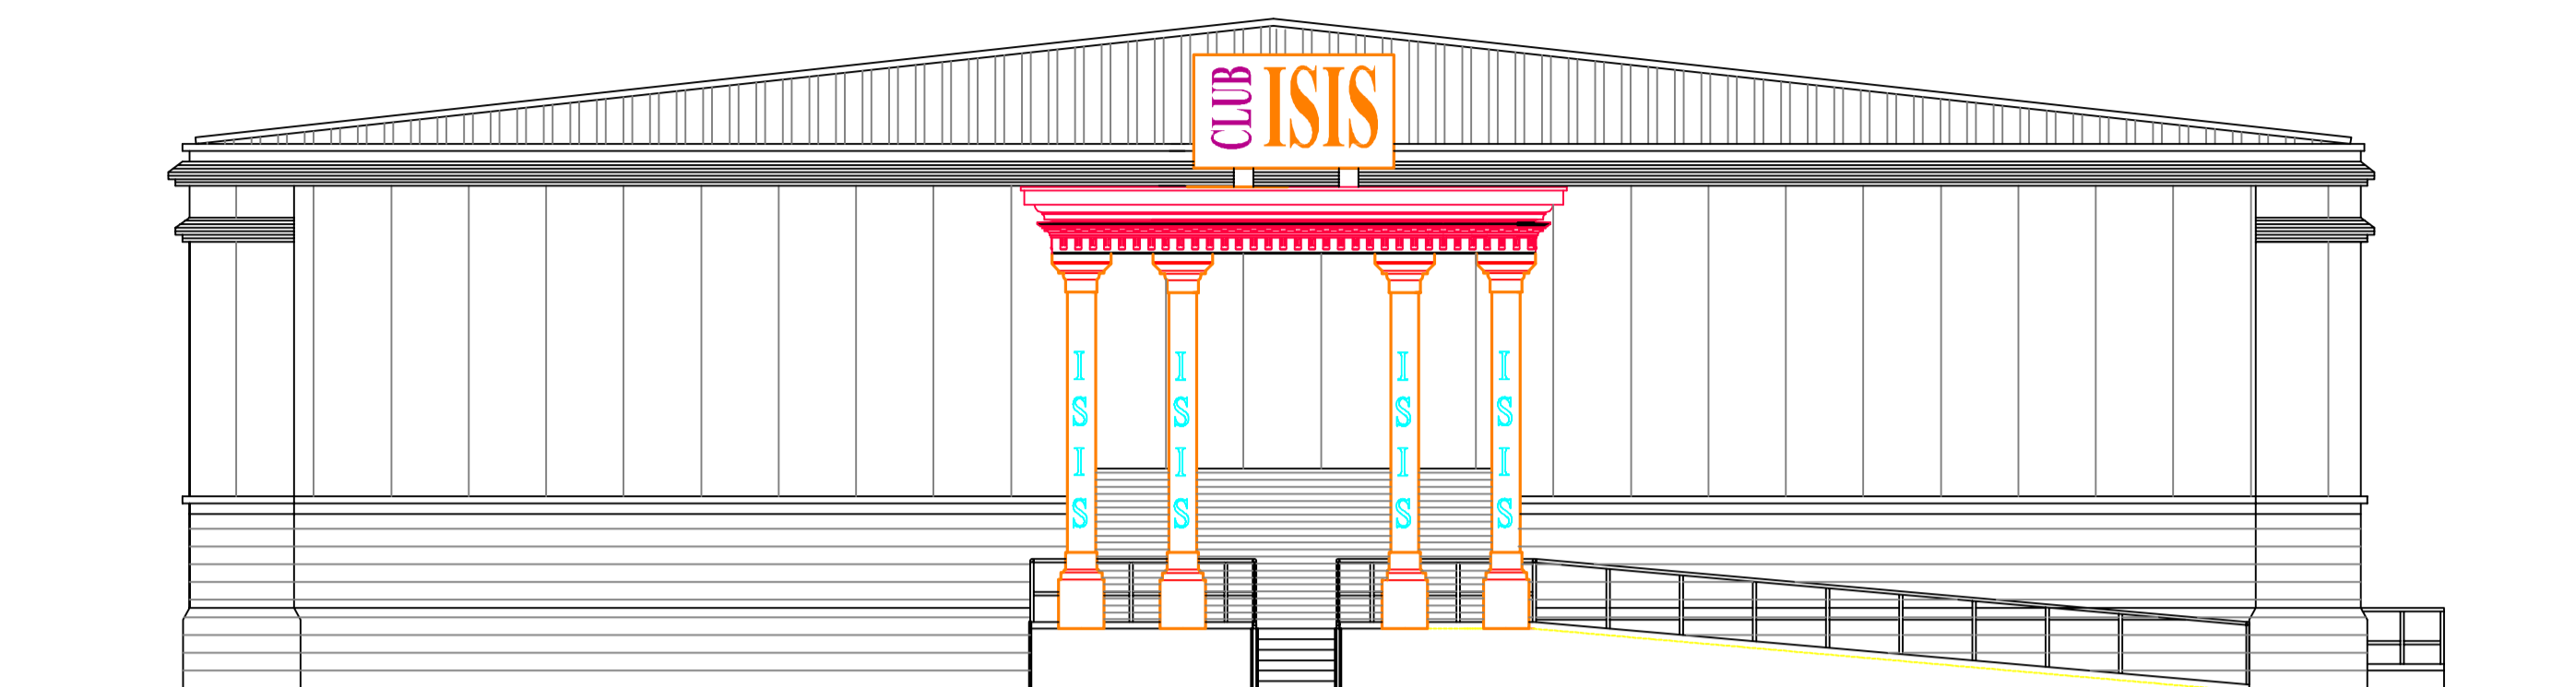

South Elevation

North Elevation

East Elevation

West Elevation

No.	Revision/Issue	Date
K	As Built Amendments	3/12/05

Thinking Leisure Limited  
 Site Location:  
 ISIS Leisure Complex  
 Stonedale Retail Park  
 Liverpool, L11 9BZ

Project:  
 Proposed Nightclub  
 Drawing Title:  
 Elevations

Project Number:  
 BPE/2004/19/10  
 Date: December, 05  
 Drawn by: PE/BA/MD  
 Scale: 1:100  
 Revision: K  
 Drawing Number: 003

**Paul Ennis ASSOCIATES** Limited  
 Consultant Building Surveyors & Engineers  
 The Grove, Belgrave Road, Birkdale, Southport, PR8 2DZ.  
 T: 01704 562 675 F: 01704 560 959  
 E: architecture@paulennis.co.uk