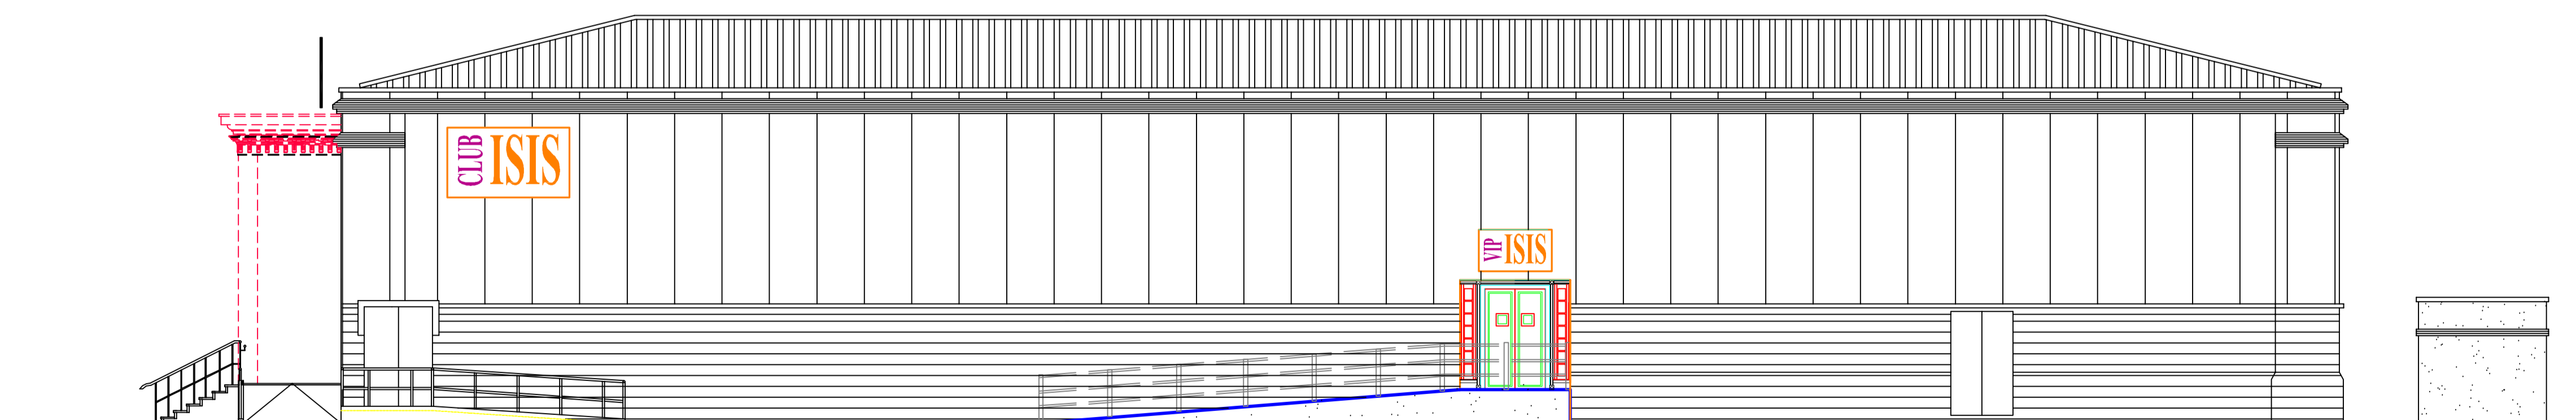

South Elevation

North Elevation

East Elevation

West Elevation

No.	Revision/Issue	Date
K	As Built Amendments	3/12/05

Thinking Leisure Limited  
 Site Location:  
 ISIS Leisure Complex  
 Stonedale Retail Park  
 Liverpool, L11 9BZ

Project:  
 Proposed Nightclub  
 Drawing Title:  
 Elevations

Project Number:  
 BPE/2004/19/10  
 Date: December, 05  
 Drawn by: PE/BA/MD  
 Scale: 1:100  
 Revision: K  
 Drawing Number: 003

**Paul Ennis ASSOCIATES** Limited  
 Consultant Building Surveyors & Engineers  
 The Grove, Belgrave Road, Birkdale, Southport, PR8 2DZ.  
 T: 01704 562 675 F: 01704 560 959  
 E: architecture@paulennis.co.uk